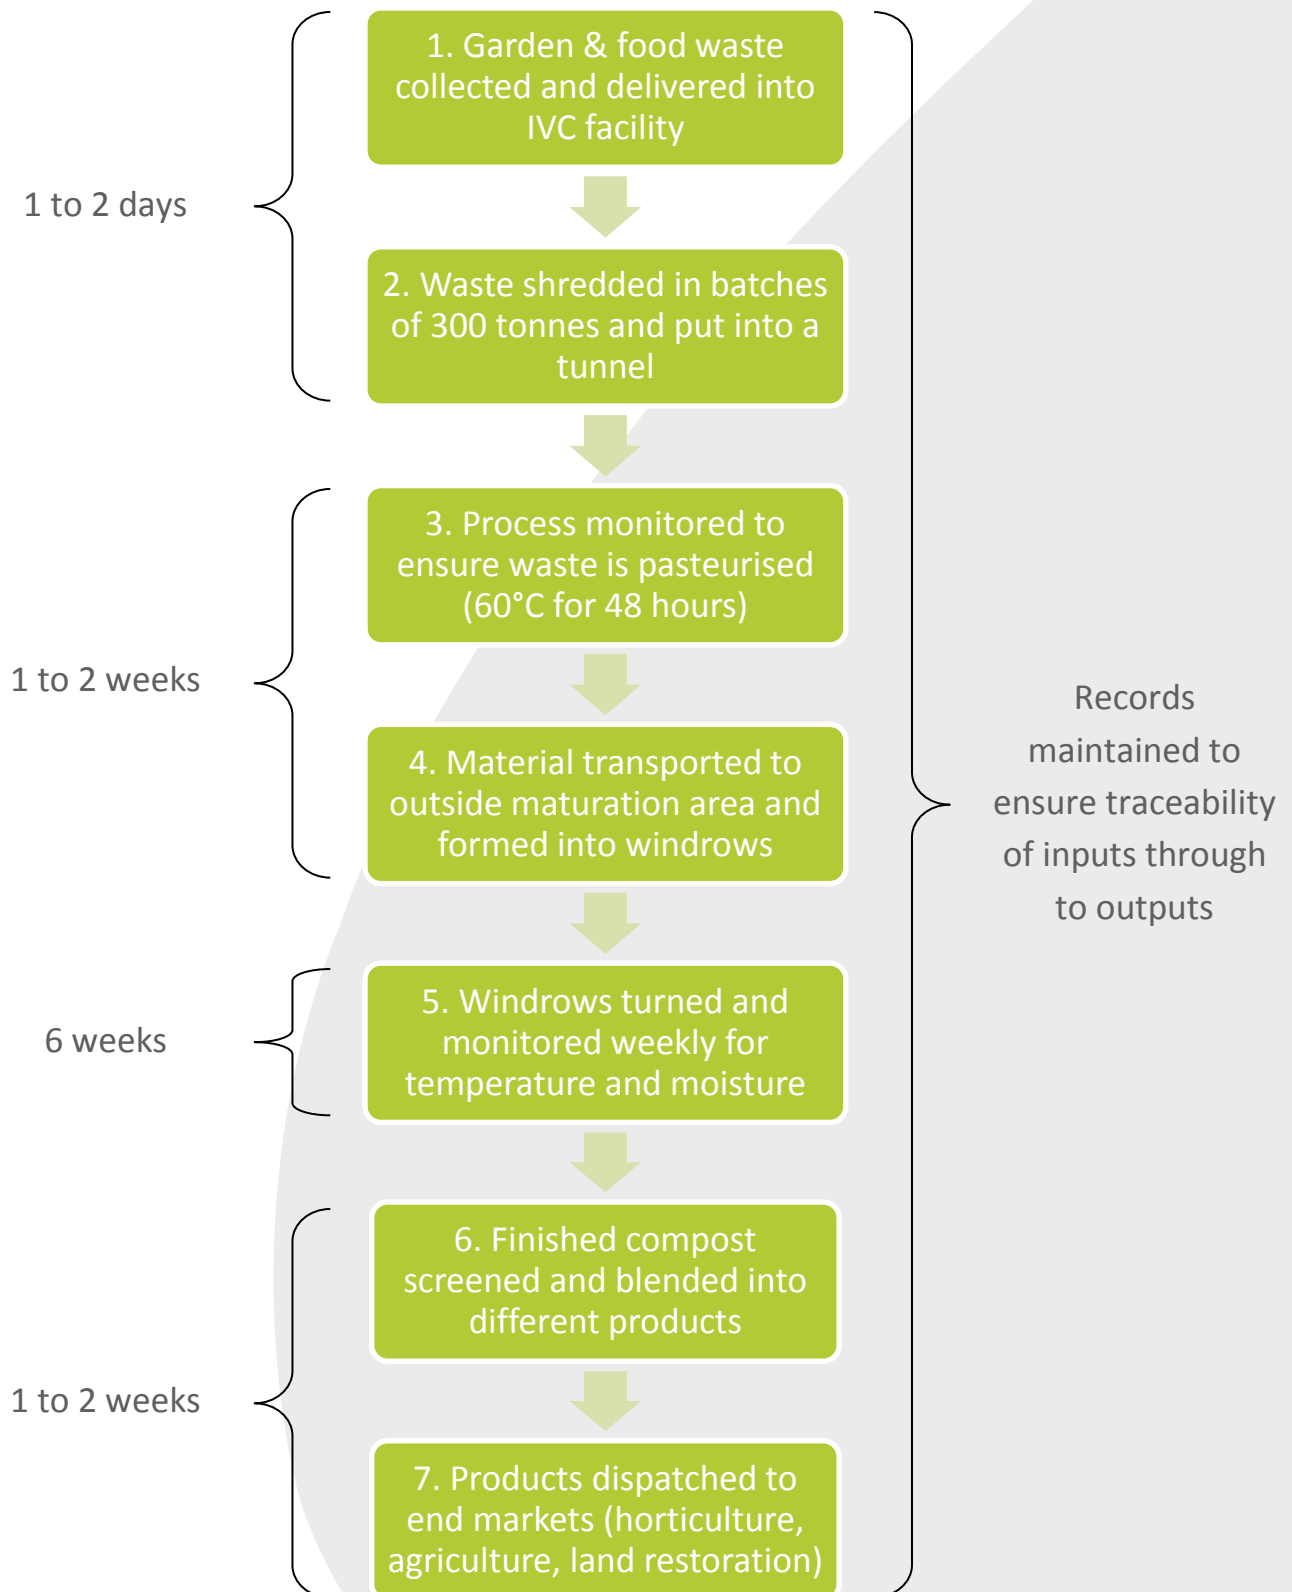

The Composting Process

For further information:

Call: [01482 325221](tel:01482325221)

Email: info@wastewise.co.uk

Visit: www.wastewise.co.uk